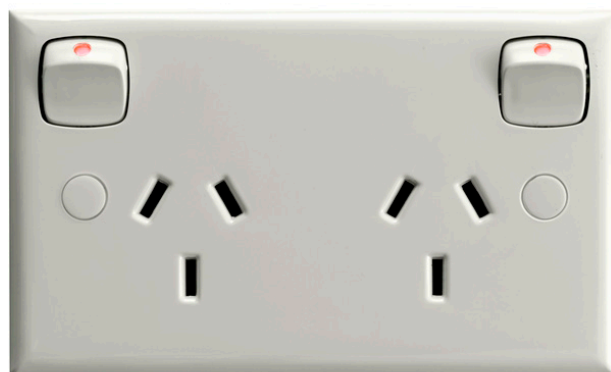

## Standard Double 10A Powerpoint

Cat. No: **777WE**

A brand of  **legrand**

Cat. Number	<b>777WE</b>
Description	Double Powerpoint
Colour	Gloss White
Nominal Inupt Voltage	230 - 240 V a.c. 50 Hz
Current Rating	10 A
Plate Size	114 mm X 70 mm
Plate Thickness	12.5 mm
Cutout Dimensions	96 mm x 40 mm
Mounting Centres	84 mm
Compliance	AS/NZS 3112

## FEATURE

- **One piece assembly:** Non-removable coverplate.